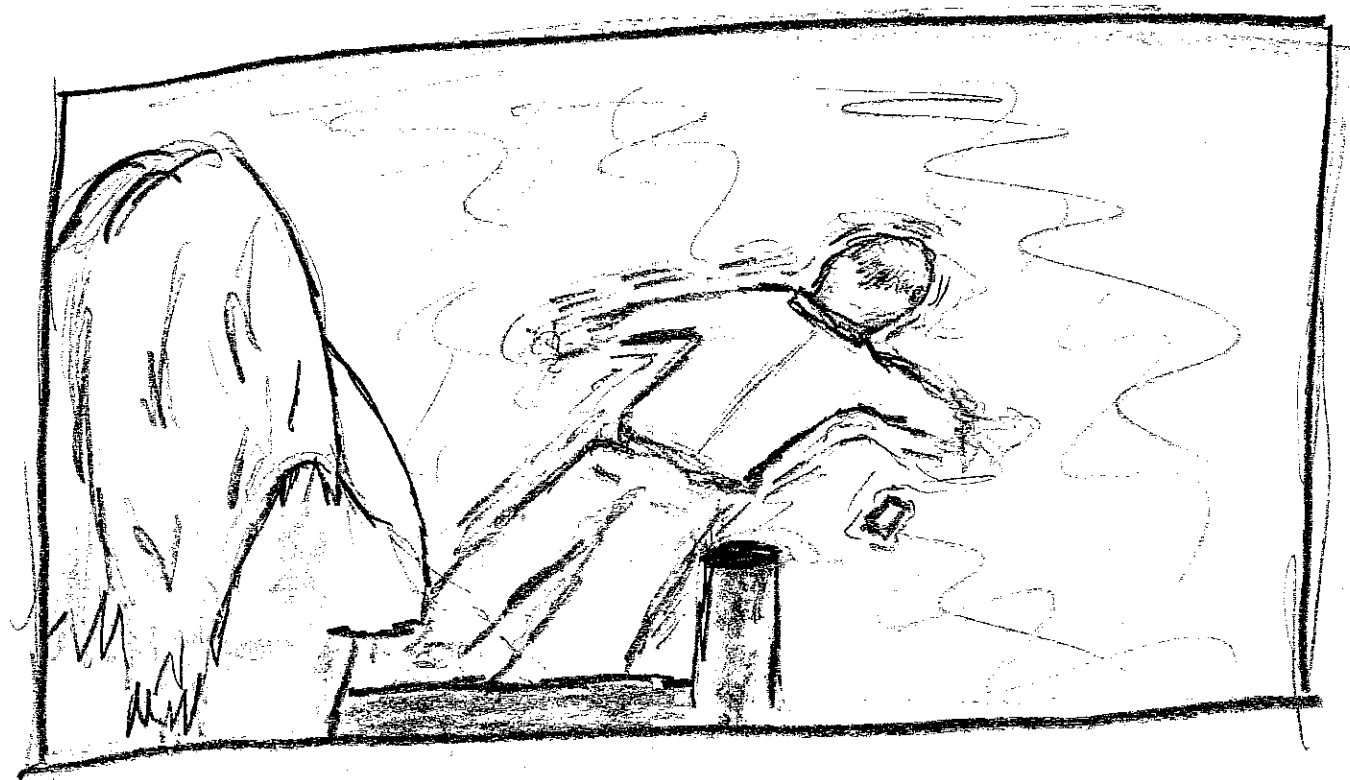

Int. Bedroom - day (Flashback)

Gramps' on his bed,

Int, Bedroom - day. (Flashback)

Gramps looks at...

Inh Bedroom-dg

Poo-wedding Portrait

Int. Bedroom - day (Flash back)

"It's so hard!"

Int. Bedroom (Flashback)

Gramps pulls the pills out of frame.

Ext. Dock-dog

Girl throws the pills into the lake
"I hate you!"

Ext. lake-day

C.U. Pill bottle hits the water.

Ext. dock-dog

O.S. Push over girl's shoulder to reveal...

Gramps face down in the water
she's crying

Ext. dock dog

girl crying hysterically.

12 Int: Bedroom - Day

Girl's POV - wedding picture