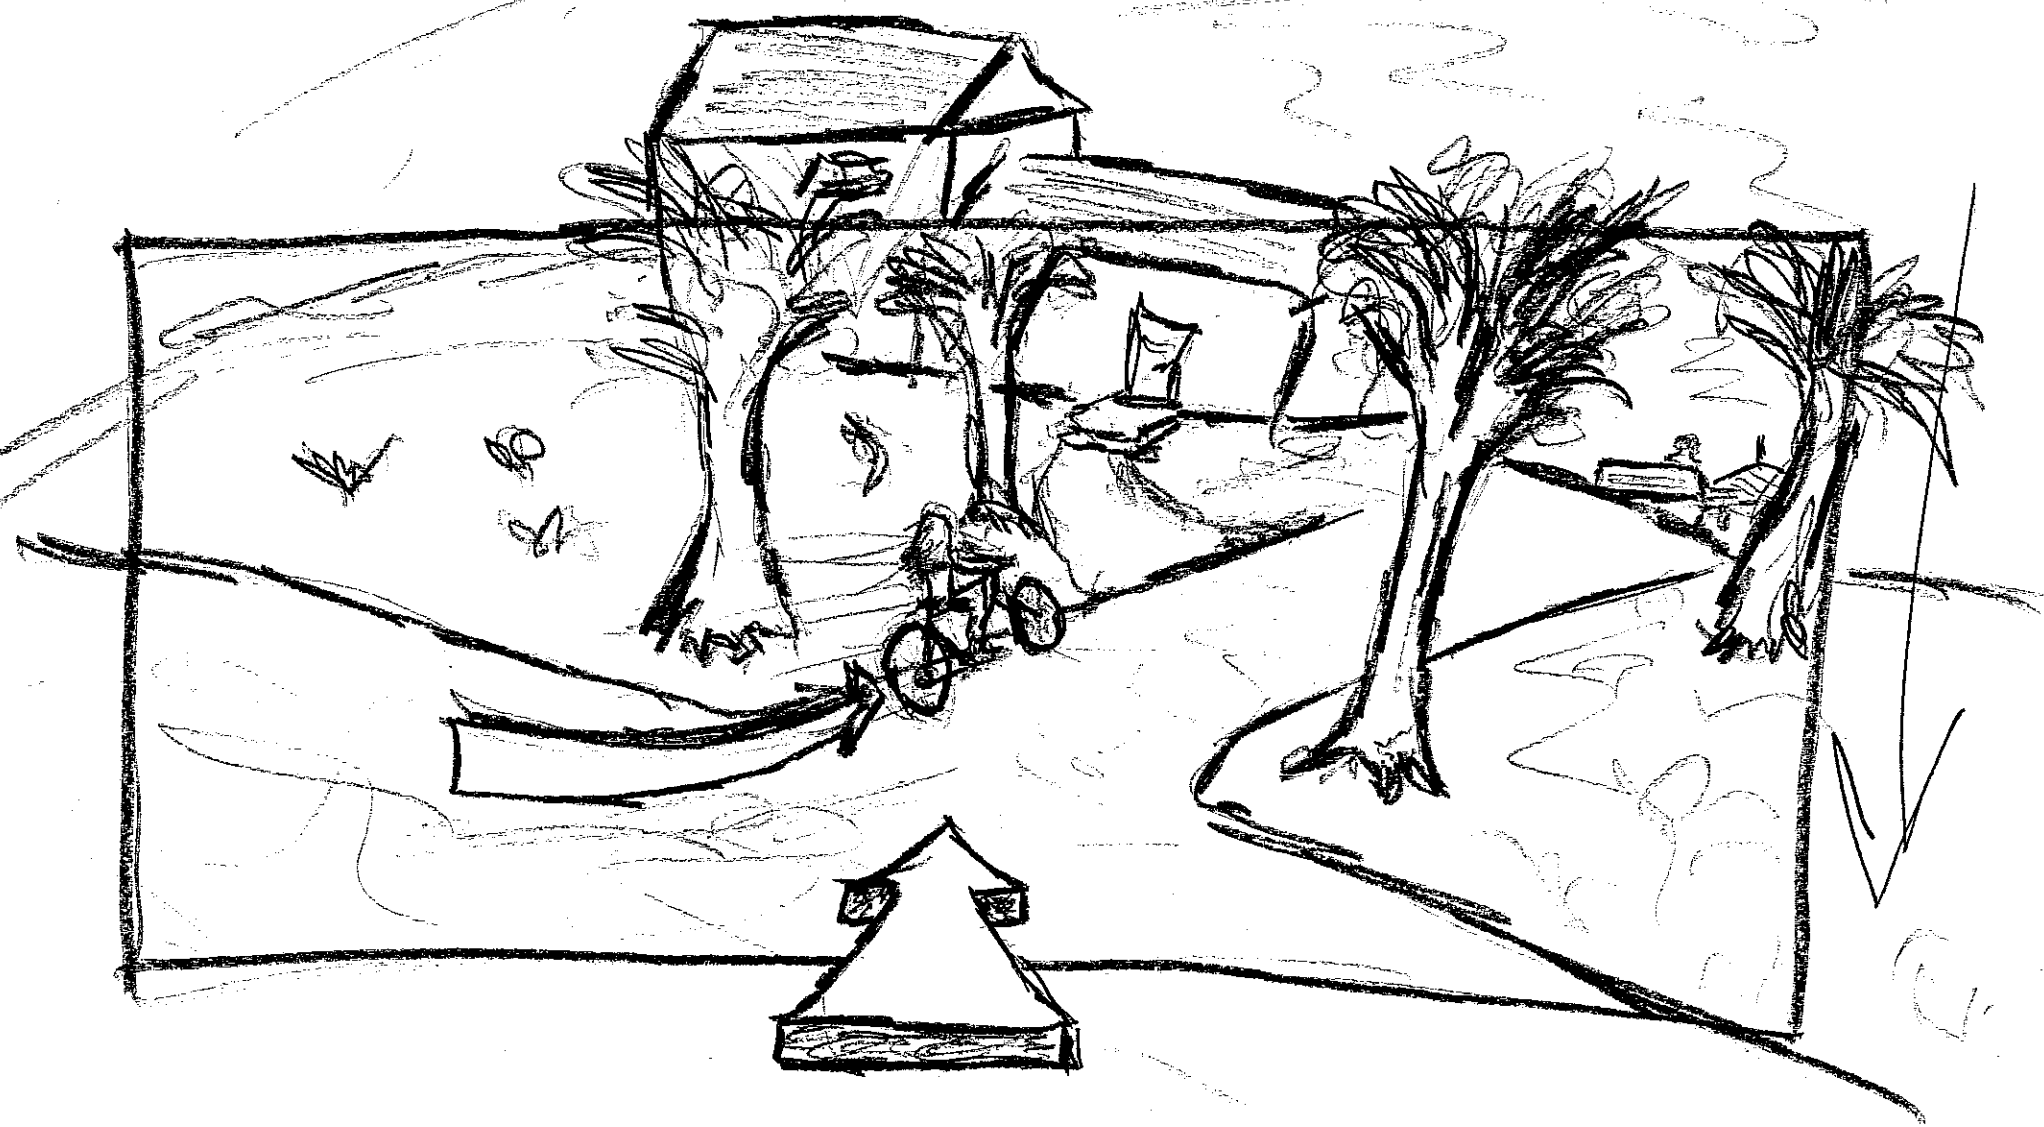

Passage

Est. Bike - Dog

mounting slot

Tight on bike wheel - pull back to...

cat-bike. des moving slot

2 Girl on bike - racing as fast as she can. - Pull back

5 Ent. Road. Dg

6 wide shot - girl riding to cabin - jumps in b.g.

6 Ext. Cabin back - day - Jib shot  
Camera follows girl dropping bike  
and running inside

7. Int. Cabin - day

Girl runs through door - Camera Pushes into C.U. shot  
"Gramps!"

Int. Cabin - day

Push past girl for open bathroom door - wedding portrait on dresser

9 EXT. DOCK - GRAMES - DAY

E.C.U. Shot - merge

girl (V.O.) "Gromps"

4 Ext. Dock: day

Jib shot - (floating platform) Gromps on dock.

lower profile  
- on water

3 Last, clock-day  
Grompton clock - med shot

○ 10 INT. Bedroom - day

Girl enters - steps to photo on dresser. - shot starts centered on nightstand  
- pills & calendar & com  
push in as girl steps close to...  
"Gromps!"