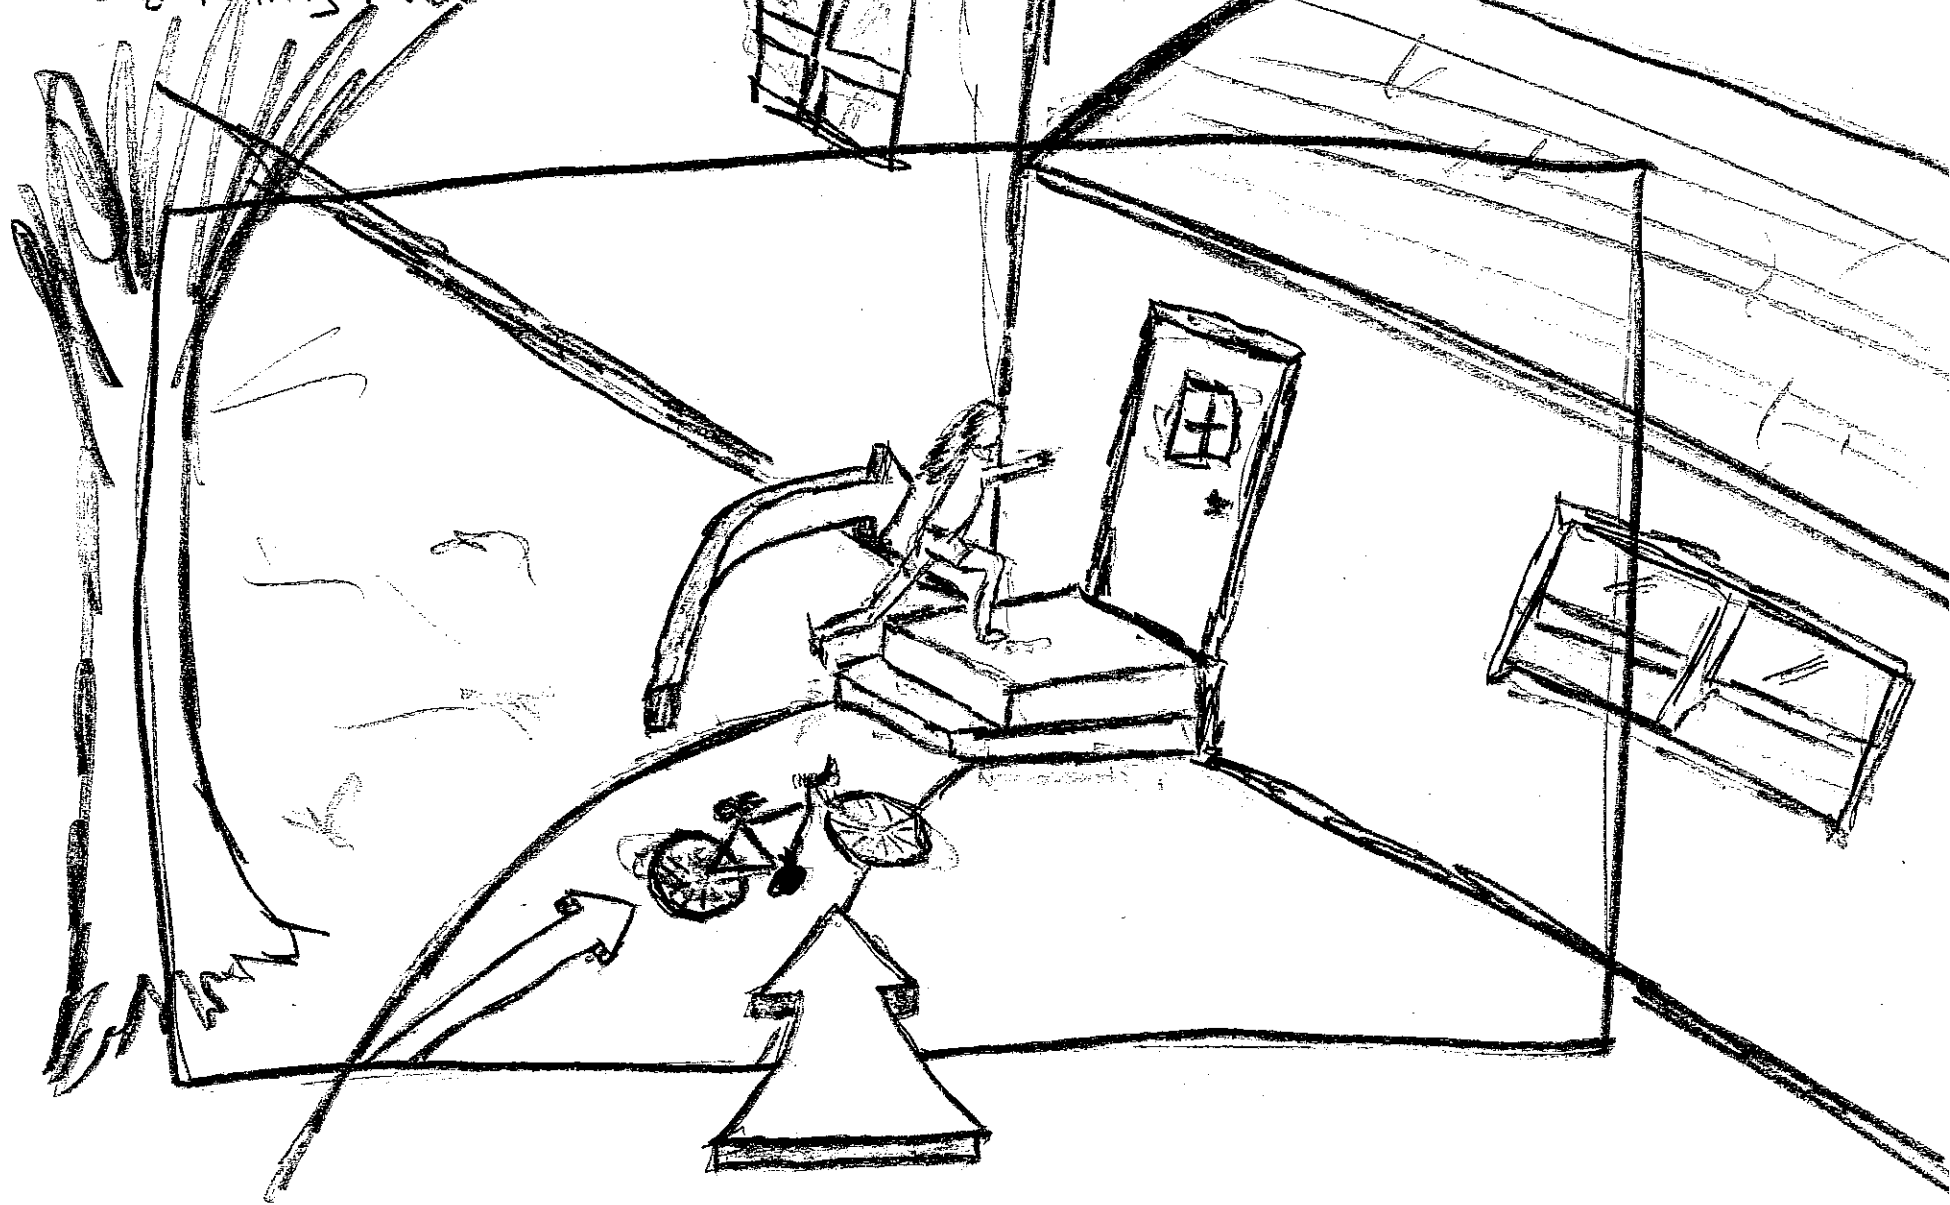

Passage

Est. Bike - Dog

mounting slot

Tight on bike wheel - pull back to...

cat-bike. des moving slot

2 Girl on bike - racing as fast as she can. - Pull back

5 Ent. Road. Dg

6 wide shot - girl riding to cabin - jumps in b.g.

6 Ext. Cabin back - day - Jib shot  
Camera follows girl dropping bike  
and running inside

7. Int. Cabin - day

Girl runs through door - Camera Pushes into C.U. shot  
"Gramps!"

Int. Cabin - day

Push past girl for open bathroom door - wedding portrait on dresser

9 EXT. DOCK - GRAMES - DAY

E.C.U. Shot - merge

girl (V.O.) "Gromps"

4 Ext. Dock: day

Jib shot - (floating platform) Gromps on dock.

lower profile  
- on water

3 Last, clock-day  
Grompton clock - med shot

○ 10 INT. Bedroom - day

Girl enters - steps to photo on dresser. - shot starts centered on nightstand  
- pills & calendar & com  
push in as girl steps close to...  
"Gromps!"