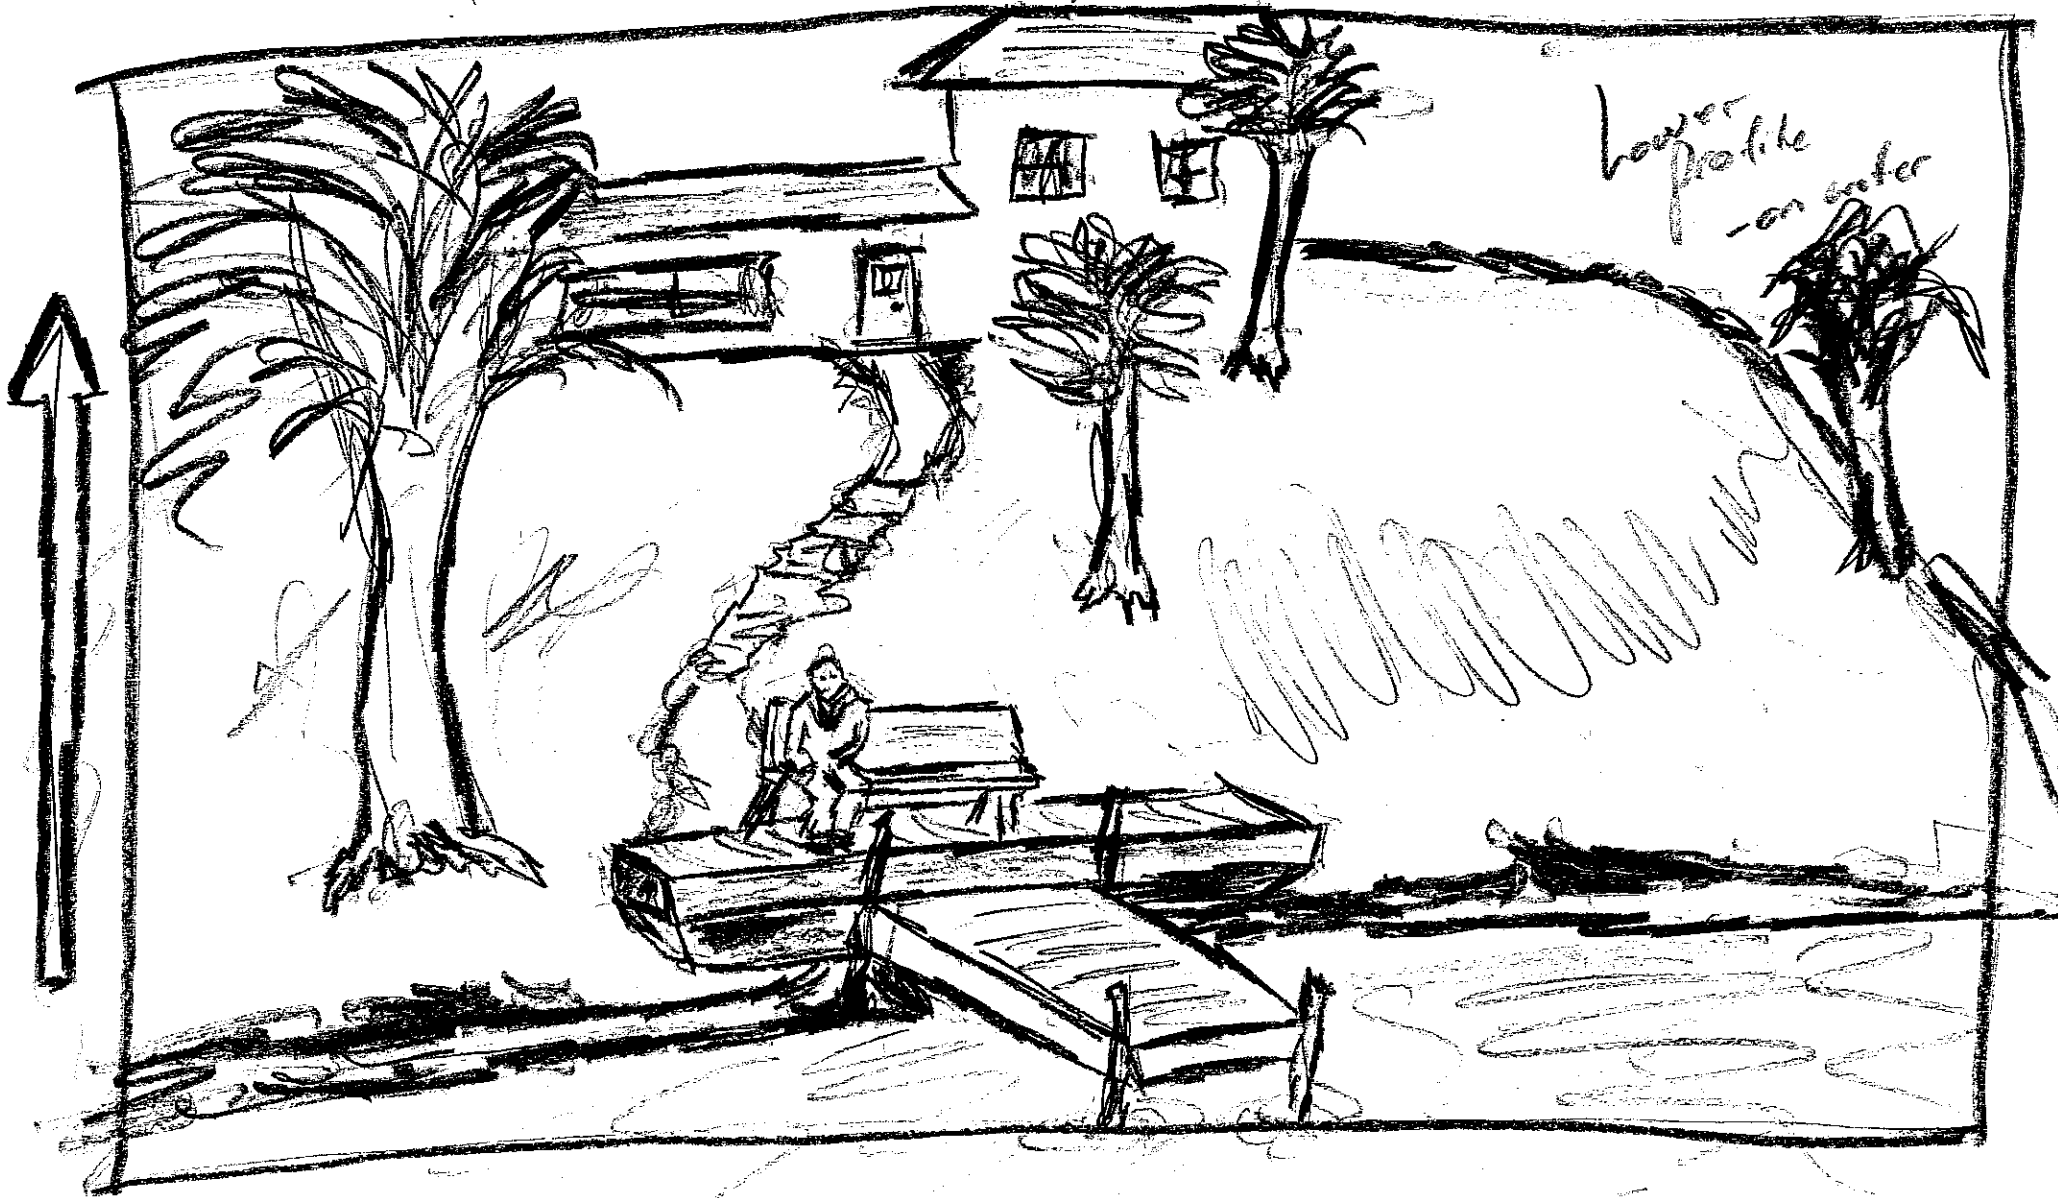

Passage

Est. Bike - Dog

mounting slot

Tight on bike wheel - pull back to...

cat-bike. des moving slot

2 Girl on bike - racing as fast as she can. - Pull back

5 Ent. Road. Dg

6 wide shot - girl riding to cabin - jumps in b.g.

6 Ext. Cabin back - day - Jib shot  
Camera follows girl dropping bike  
and running inside

7. Int. Cabin - day

Girl runs through door - Camera Pushes into C.U. shot  
"Gramps!"

Int. Cabin - day

Push past girl for open bathroom door - wedding portrait on dresser

9 EXT. DOCK - GRAMES - DAY

E.C.U. Shot - merge

girl (V.O.) "Gromps"

4 Ext. Dock: day

Jib shot - (floating platform) Gromps on dock.

lower profile  
- on water

3 Last, clock-day  
Grompton clock - med shot

○ 10 INT. Bedroom - day

Girl enters - steps to photo on dresser. - shot starts centered on nightstand  
- pills & calendar & com  
push in as girl steps close to...  
"Gromps!"